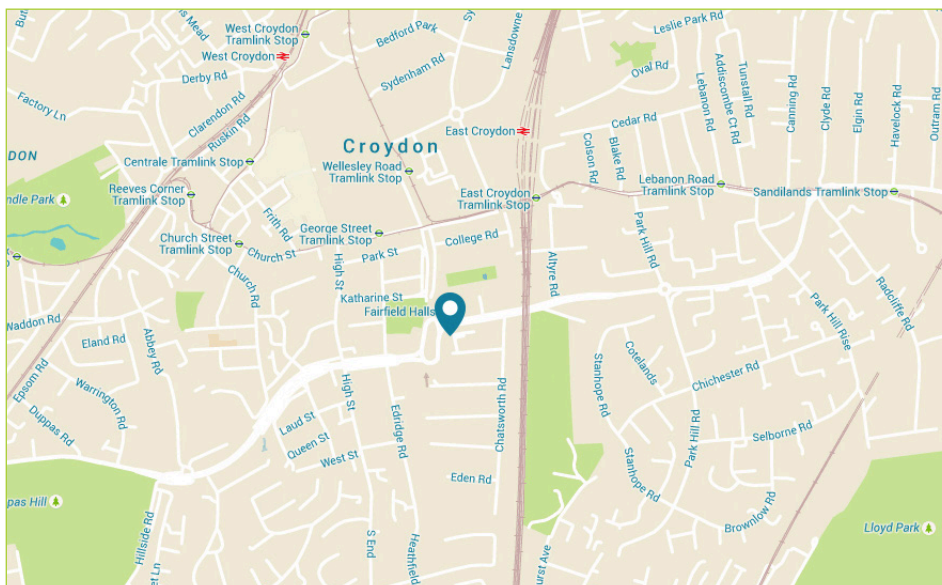

CONTACT DETAILS

69 Park Lane
Croydon
CR9 1BG

Switchboard:
(020) 8253 5203

DIRECTIONS

By rail

Nearest train station is East Croydon. Take a short cab ride to our office, or the five to ten minute walk by turning right out of the station down George Street. Turn left at the junction with Park Lane and walk past the college and Fairfield Halls. Cross the road and 69 Park Lane is directly in front of you.

By bus

Take one of the many buses and trams that stop in Central Croydon. The nearest stop to our office is Park Lane.

By air

Nearest airport is Gatwick (5 miles). Take the Gatwick Express rail service to East Croydon station.

By car

From the M25 Junction 7, take the M23 North and stay on it until becomes the A23. Exit onto A23/London Rd and continue to follow A23, go through the first roundabout. Turn right at A232/Purley Way and continue to follow A232. Turn right at A232/Stafford Rd and continue to follow A232. Turn left at A232/Park Lane and continue to follow A232 to the office.