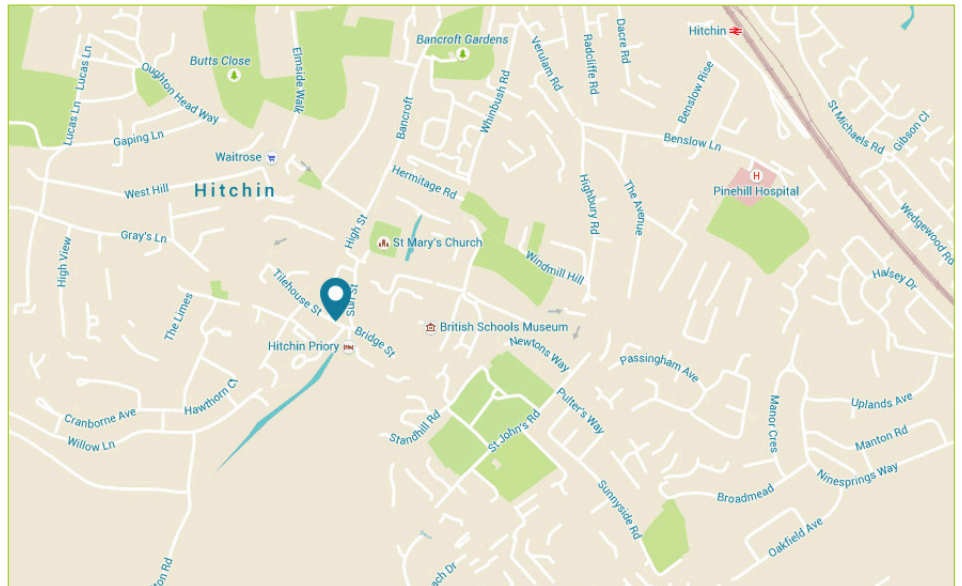

## DIRECTIONS

### By bus

Several buses from surrounding areas stop in Hitchin town centre. Ask for the Market Square stop.

### By foot

Walk in through the Tilehouse Street entrance (just past the Priory Hotel entrance). You'll see a sign to Radcliffe House reception - just follow the road until it reaches a lawn area. Our reception is in the building to the right.

### Parking

Visitors need to report to reception at Pease House, who will advise them where to park. The nearest all-day car park is at Waitrose on Bedford Road, SG5 2UG, and our receptionist can guide you there.